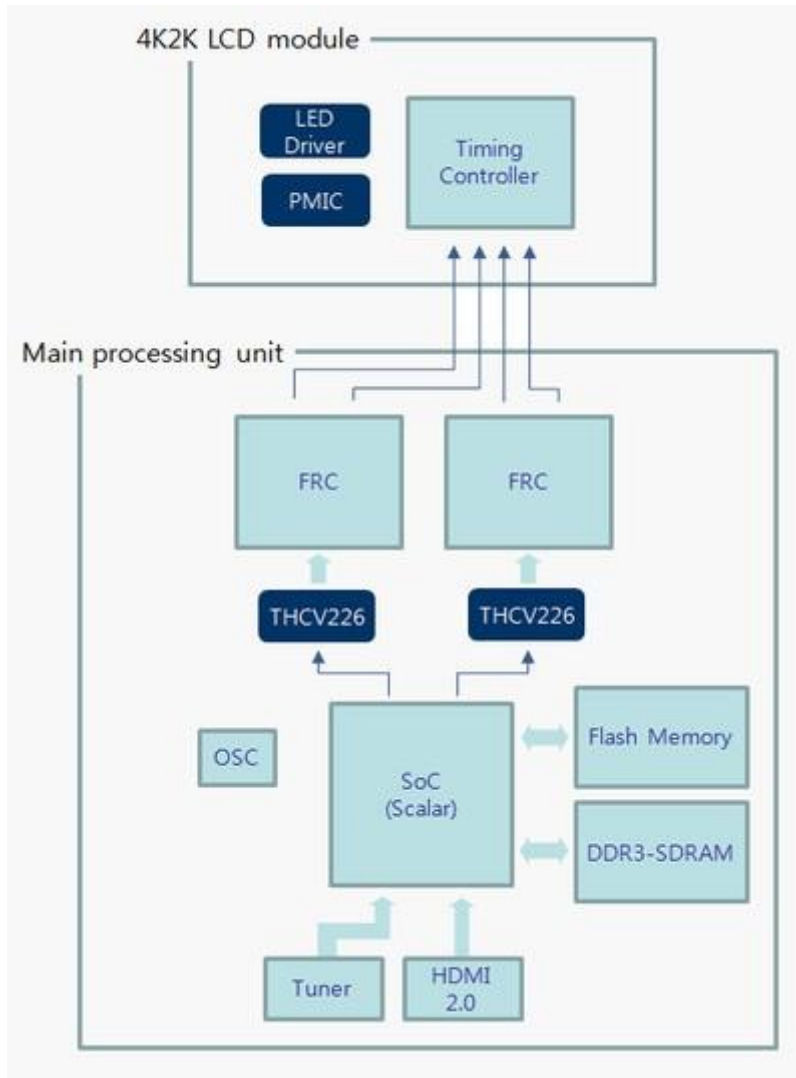

## 4K TV • LCD Panel

Large Format Display. Medical Display (Diagnostic, Mammography),  
Air Traffic Control Display, Gaming Monitor

V-by-One@HS Transmitter (THCV series) [THCV215](#), [THCV217](#)

LVDS Receiver (THC63LVD series) [THC63LVD1022](#), [THC63LVD1024](#)

Video ADC (THC series) [THC7984](#)

LED Driver (THL65 series) [THL6516](#), [THL6517](#), [THL6518](#)

Power Management (THV3 series) [THV3056](#), [THV3543](#)

## Ultra-HD/4K2K TV

V-by-One®HS Transmitter (THCV series) [THCV226](#)

LVDS Repeater/Distributor (THC63LVD series) [THC63LVD1027](#)

LED Driver (THL65 series) [THL6516](#), [THL6517](#), [THL6518](#)

Power Management (THV3 series) [THV3056](#), [THV3543](#)

## 1080p/WUXGA display, monitor

LCD Timing Controller (THF series) [THF9802](#) (OpenLDI)

LED Driver (THL65 series) [THL6516](#), [THL6517](#), [THL6518](#)

Power Management (THV3 series) [THV3056](#), [THV3543](#)