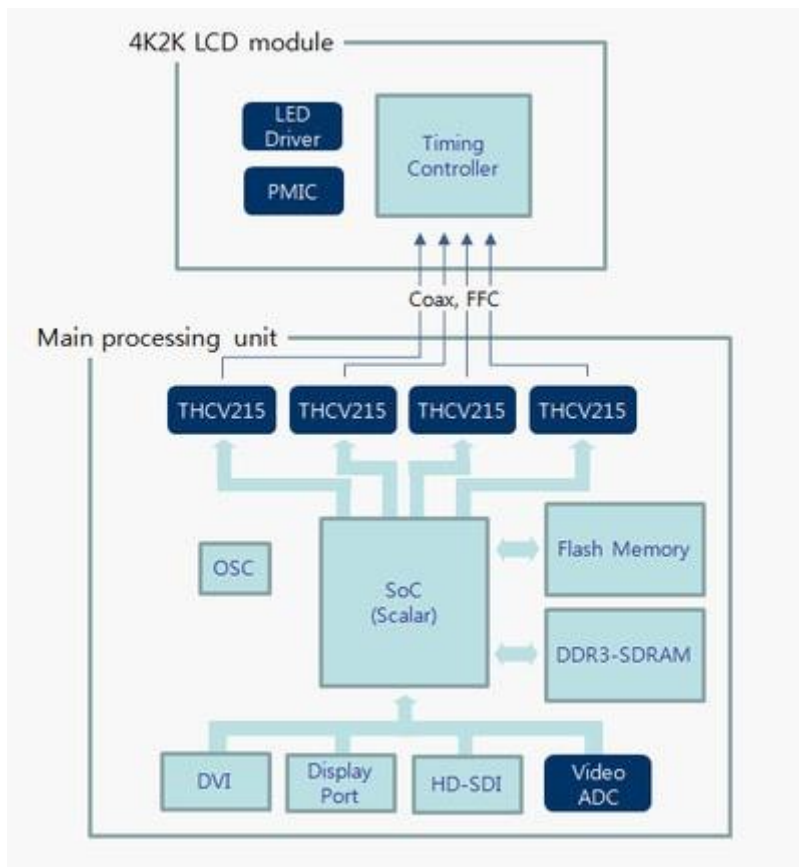

## 4K TV • LCD Panel

Large Format Display. Medical Display (Diagnostic, Mammography),  
Air Traffic Control Display, Gaming Monitor

V-by-One@HS Transmitter (THCV series) [THCV215](#), [THCV217](#)

LVDS Receiver (THC63LVD series) [THC63LVD1022](#), [THC63LVD1024](#)

Video ADC (THC series) [THC7984](#)

LED Driver (THL65 series) [THL6516](#), [THL6517](#), [THL6518](#)

Power Management (THV3 series) [THV3056](#), [THV3543](#)

## Ultra-HD/4K2K TV

V-by-One®HS Transmitter (THCV series) [THCV226](#)

LVDS Repeater/Distributor (THC63LVD series) [THC63LVD1027](#)

LED Driver (THL65 series) [THL6516](#), [THL6517](#), [THL6518](#)

Power Management (THV3 series) [THV3056](#), [THV3543](#)

## 1080p/WUXGA display, monitor

LCD Timing Controller (THF series) [THF9802](#) (OpenLDI)

LED Driver (THL65 series) [THL6516](#), [THL6517](#), [THL6518](#)

Power Management (THV3 series) [THV3056](#), [THV3543](#)