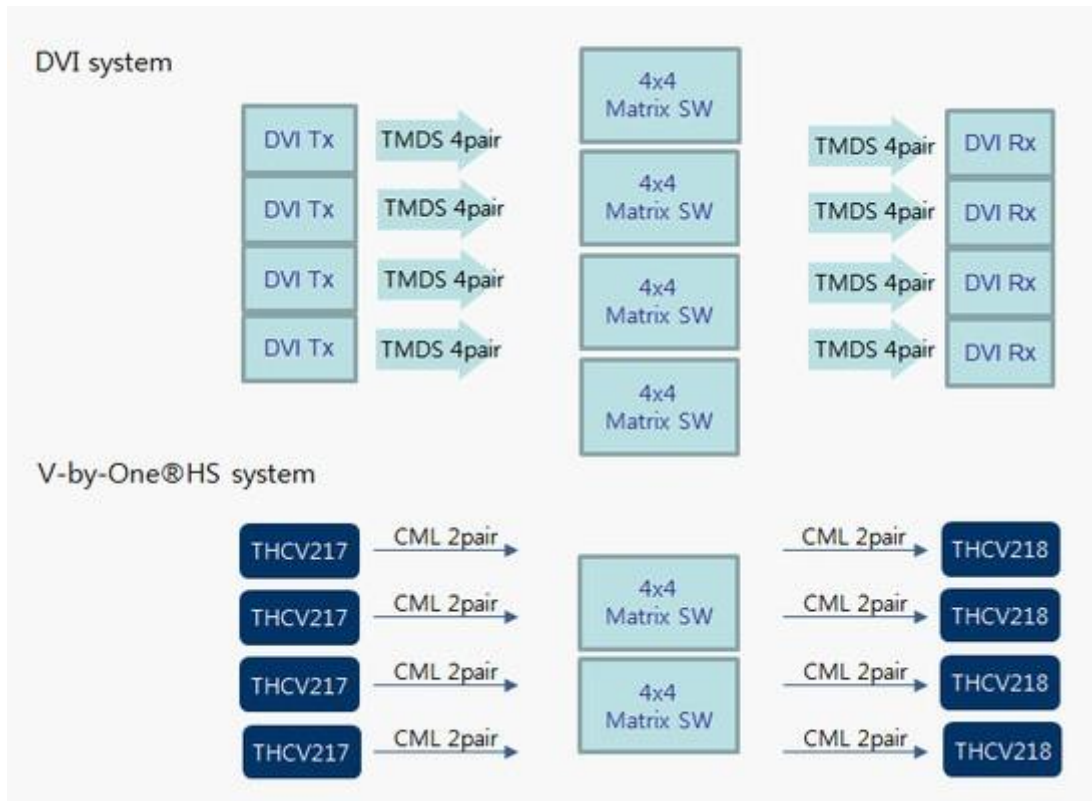

## Ultra-HD/4K2K TV

V-by-One®HS Transmitter (THCV series) [THCV226](#)

LVDS Repeater/Distributor (THC63LVD series) [THC63LVD1027](#)

LED Driver (THL65 series) [THL6516](#), [THL6517](#), [THL6518](#)

Power Management (THV3 series) [THV3056](#), [THV3543](#)

## Video Switcher/Mixer

V-by-One@HS Serializer (THCV series) [THCV217](#)

V-by-One@HS De-serializer (THCV series) [THCV218](#)

## 1080p/WUXGA display, monitor

LCD Timing Controller (THF series) [THF9802](#) (OpenLDI)

LED Driver (THL65 series) [THL6516](#), [THL6517](#), [THL6518](#)

Power Management (THV3 series) [THV3056](#), [THV3543](#)