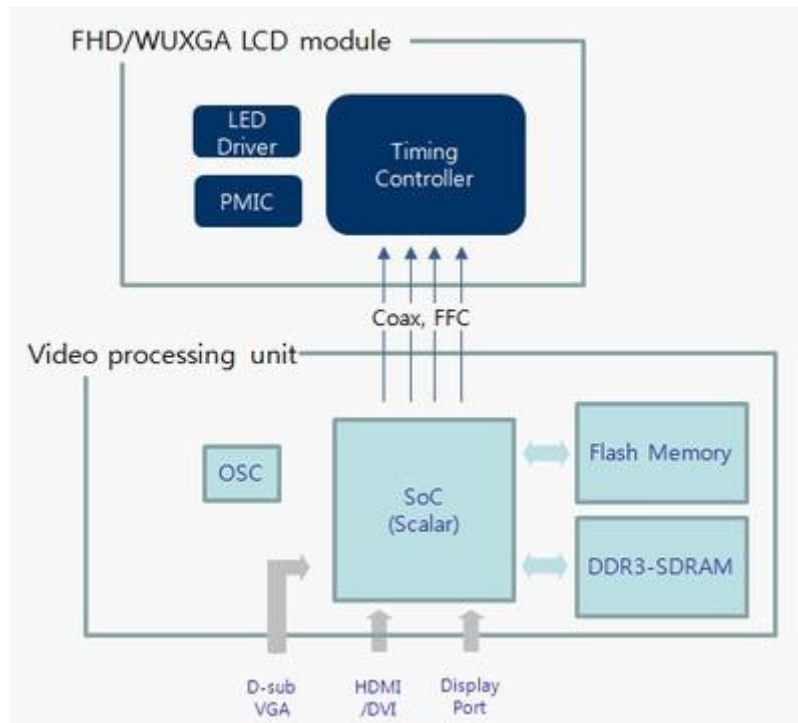

1080p/WUXGA display, monitor

LCD Timing Controller (THF series) [THF9802](#) (OpenLDI)

LED Driver (THL65 series) [THL6516](#), [THL6517](#), [THL6518](#)

Power Management (THV3 series) [THV3056](#), [THV3543](#)