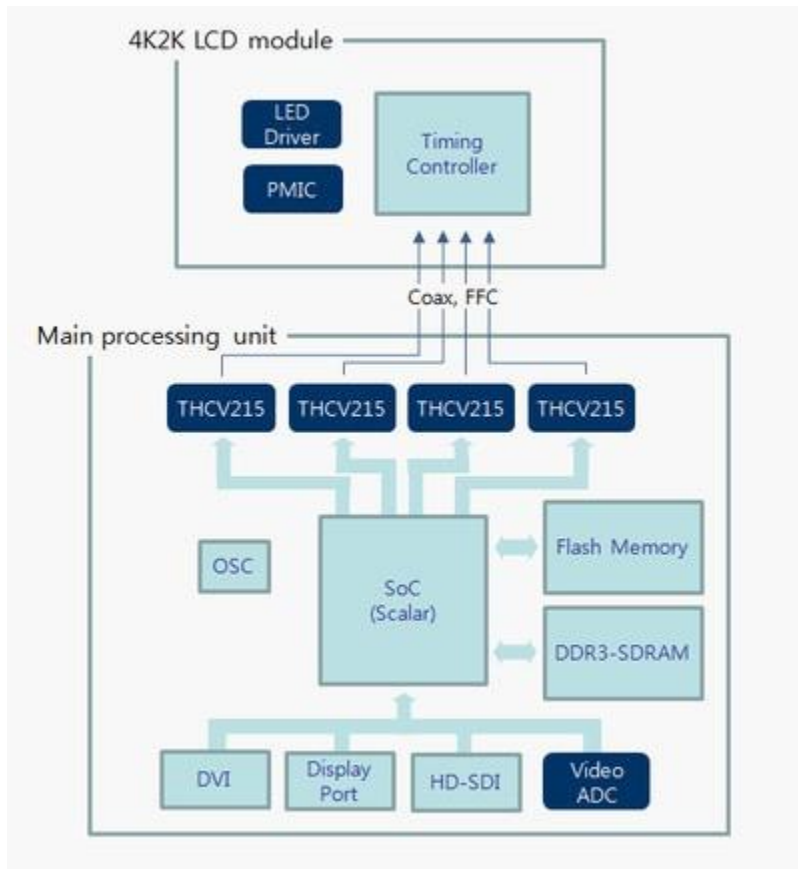

Medical

Diagnostic Display, Mammography Display,
Surgical Display, Pathology Display

V-by-One HS Transmitter (THCV series) [THCV215](#), [THCV217](#)

LVDS Receiver (THC63LVD series) [THC63LVD1022](#), [THC63LVD1024](#)

Video ADC (THC series) [THC7984](#)

LED Driver (THL65 series) [THL6516](#), [THL6517](#), [THL6518](#)

Power Management (THV3 series) [THV3056](#), [THV3543](#)

Clinical Display, Dentistry Display, Patient Monitoring System (Display Unit)

LCD Timing Controller (THF series) [THF9802](#) (OpenLDI)

LED Driver (THL65 series) [THL6516](#), [THL6517](#), [THL6518](#)

Power Management (THV3 series) [THV3056](#), [THV3543](#)

Endoscopy Scope

V-by-One• HS Serializer (Transmitter) [THCV217](#), [THCV219](#)