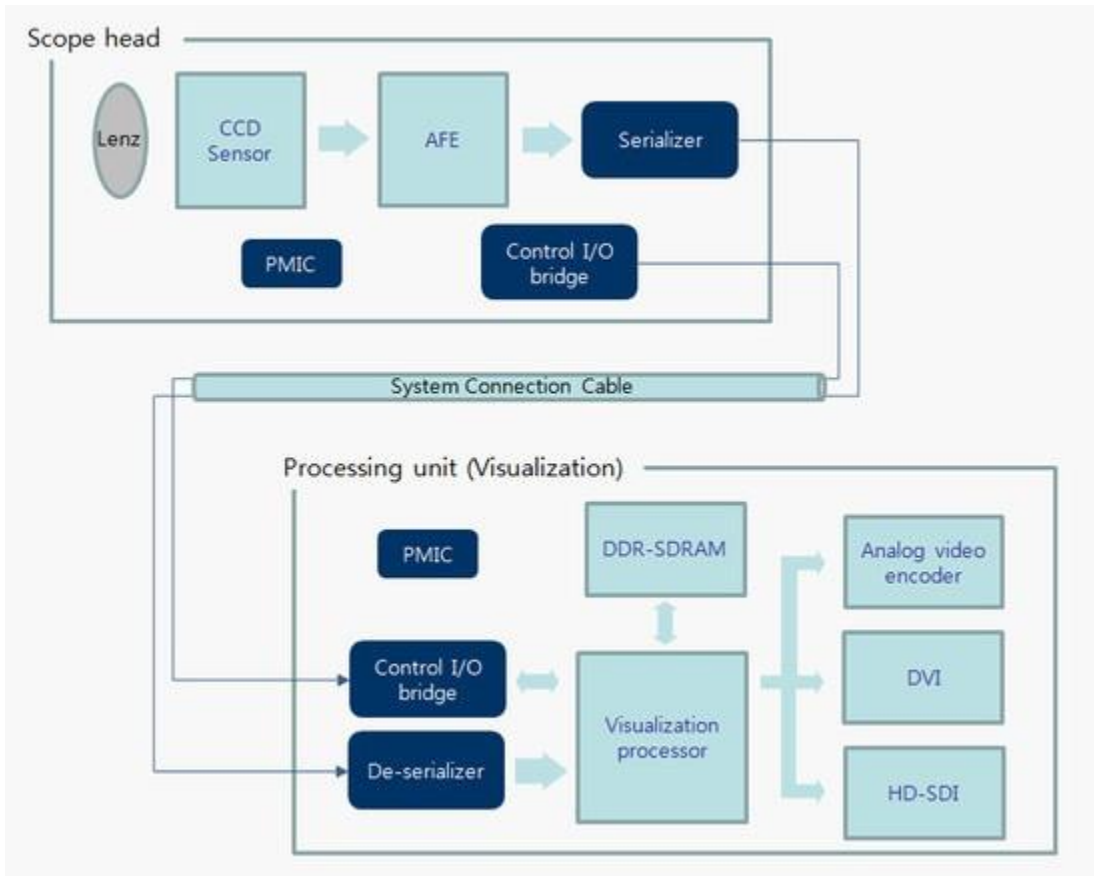

Medical

Diagnostic Display, Mammography Display,
Surgical Display, Pathology Display

V-by-One HS Transmitter (THCV series) [THCV215](#), [THCV217](#)

LVDS Receiver (THC63LVD series) [THC63LVD1022](#), [THC63LVD1024](#)

Video ADC (THC series) [THC7984](#)

LED Driver (THL65 series) [THL6516](#), [THL6517](#), [THL6518](#)

Power Management (THV3 series) [THV3056](#), [THV3543](#)

Clinical Display, Dentistry Display, Patient Monitoring System (Display Unit)

LCD Timing Controller (THF series) [THF9802](#) (OpenLDI)

LED Driver (THL65 series) [THL6516](#), [THL6517](#), [THL6518](#)

Power Management (THV3 series) [THV3056](#), [THV3543](#)

Endoscopy Scope

V-by-One• HS Serializer (Transmitter) [THCV217](#), [THCV219](#)

V-by-One• HS De-serializer (Receiver) [THCV218](#), [THCV220](#)