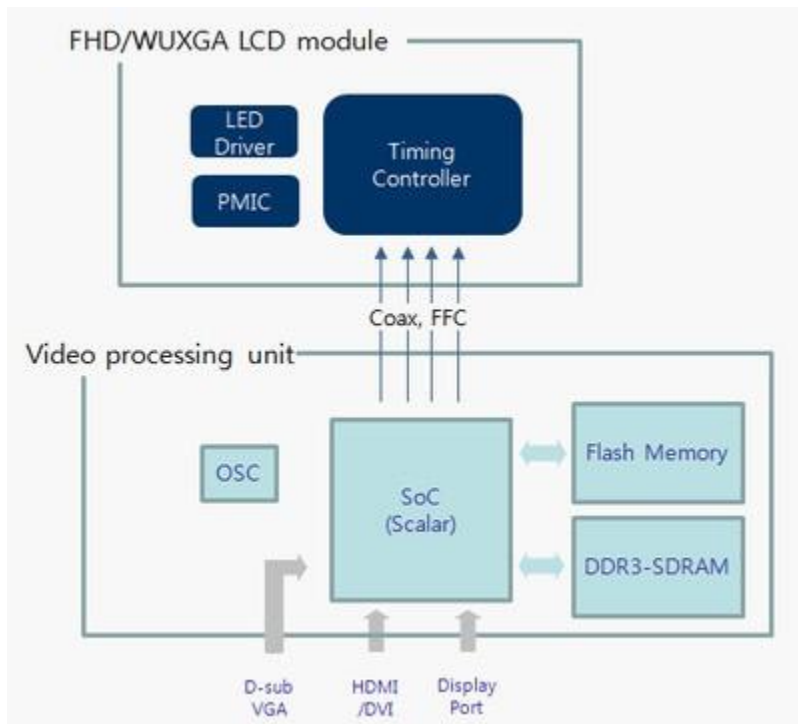

Medical

Diagnostic Display, Mammography Display,
Surgical Display, Pathology Display

V-by-One HS Transmitter (THCV series) [THCV215](#), [THCV217](#)

LVDS Receiver (THC63LVD series) [THC63LVD1022](#), [THC63LVD1024](#)

Video ADC (THC series) [THC7984](#)

LED Driver (THL65 series) [THL6516](#), [THL6517](#), [THL6518](#)

Power Management (THV3 series) [THV3056](#), [THV3543](#)

Clinical Display, Dentistry Display, Patient Monitoring System (Display Unit)

LCD Timing Controller (THF series) [THF9802](#) (OpenLDI)

LED Driver (THL65 series) [THL6516](#), [THL6517](#), [THL6518](#)

Power Management (THV3 series) [THV3056](#), [THV3543](#)

Endoscopy Scope

V-by-One• HS Serializer (Transmitter) [THCV217](#), [THCV219](#)