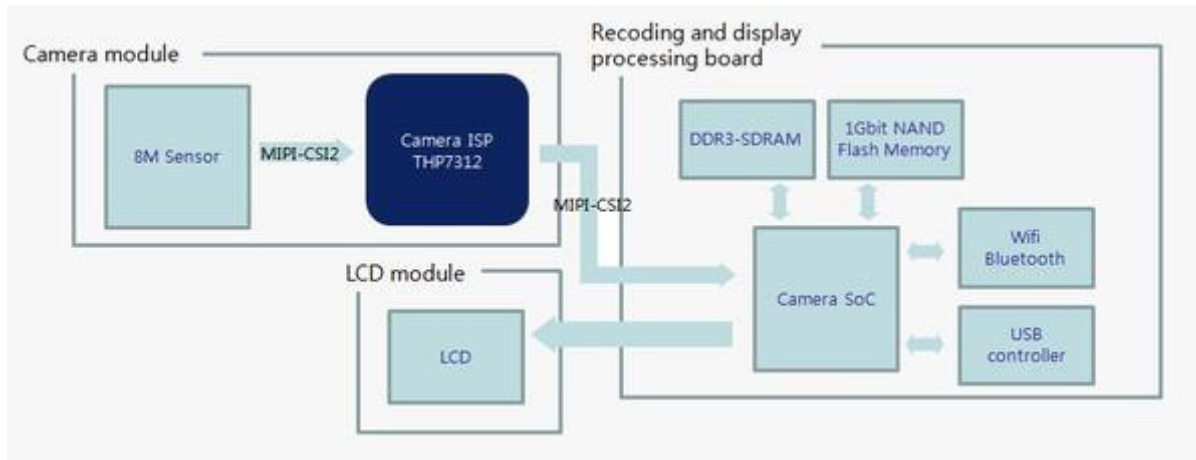

Security Camera (HDTV PTZ Dome Camera, Pan: 360° endless)
Video Conferencing System (Communication Video Camera)

V-by-One@HS Transmitter/Receiver (THCV series)

Signal Format	Transmitter (Serializer)	Receiver (Deserializer)
1080p30, 1080i60, 720p60 YCbCr422 20 bit RGB/YCbCr444 18/24/30 bit	THCV219 THCV235	THCV220 THCV236
1080p60 YCbCr422 8/10/12 bit	THCV231	THCV236
1080p60 RGB/YCbCr444 18/24/30 bit 2180p30 (4K2K) YCbCr422 16 bit	THCV217	THCV218

Image Signal Processor (THP series) [THP7312](#) (RGB+IR sensor, Alternate row HDR sensor)

Action Camera (Sports Camera)

Camera Image Signal Processor (THP series) [THP7312](#)