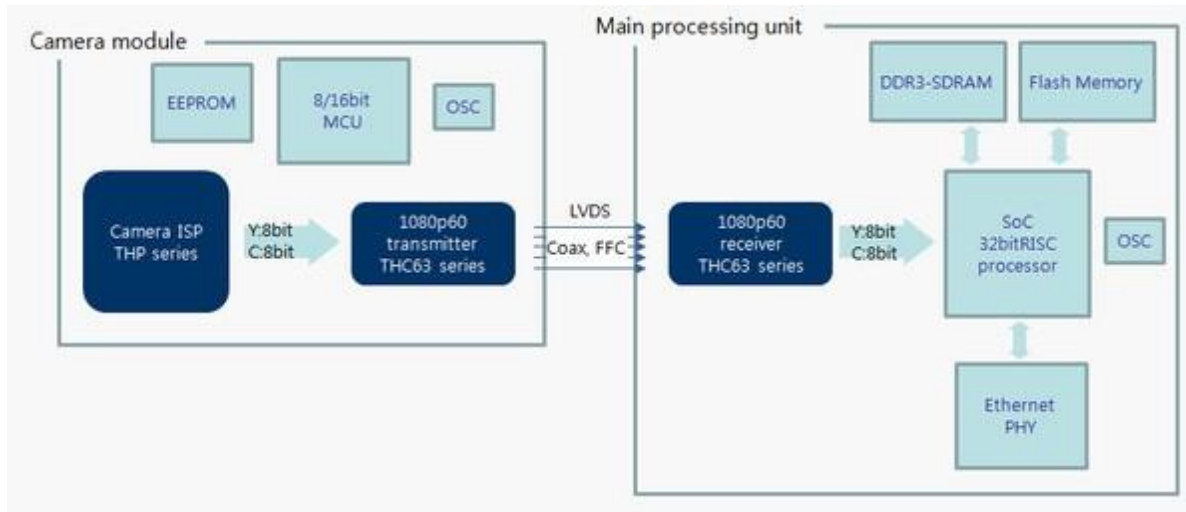

Camera

Machine Vision

Camera LVDS Link Transmitter/Receiver (TH63LVD series)

Transmitter: [TH63LVDM83D](#), [TH63LVDM87](#) (small package, low power consumption)

Receiver: [TH63LVDR84C](#)

V-by-One®HS Transmitter/Receiver (THCV series)

Transmitter: [THCV219](#)

Receiver: [THCV220](#)

Security Camera (HDTV)

LVDS serializer/de-serializer (THC63LVD series)

Signal Format	Transmitter (Serializer)	Receiver (De-serializer)
1080p30, 1080i60, 720p60 YCbCr422 20 bit RGB/YCbCr444 18/24 bit	THC63LVDM83D THC63LVDM87 (5x5mm)	THC63LVDF84C THC63LVDR84C THC63LVD104C
1080p60 RGB/YCbCr444 18/24 bit	THC63LVD827 (7x7mm)	THC63LVD1022 (1 port output) THC63LVD1024 (2 port output)

V-by-One@HS Transmitter/Receiver (THCV series)

Signal Format	Transmitter (Serializer)	Receiver (De-serializer)
1080p30, 1080i60, 720p60 YCbCr422 20 bit RGB/YCbCr444 18/24/30 bit	THCV219 THCV235	THCV220 THCV236
1080p60 RGB/YCbCr444 18/24/30 bit	THCV217	THCV218
1080p60 YCbCr422 8/10/12 bit	THCV231 (5x5mm)	THCV236

Security Camera (HDTV PTZ Dome Camera, Pan: 360° endless)
Video Conferencing System (Communication Video Camera)

V-by-One@HS Transmitter/Receiver (THCV series)

Signal Format	Transmitter (Serializer)	Receiver (Deserializer)
1080p30, 1080i60, 720p60 YCbCr422 20 bit RGB/YCbCr444 18/24/30 bit	THCV219 THCV235	THCV220 THCV236
1080p60 YCbCr422 8/10/12 bit	THCV231	THCV236
1080p60 RGB/YCbCr444 18/24/30 bit 2180p30 (4K2K) YCbCr422 16 bit	THCV217	THCV218