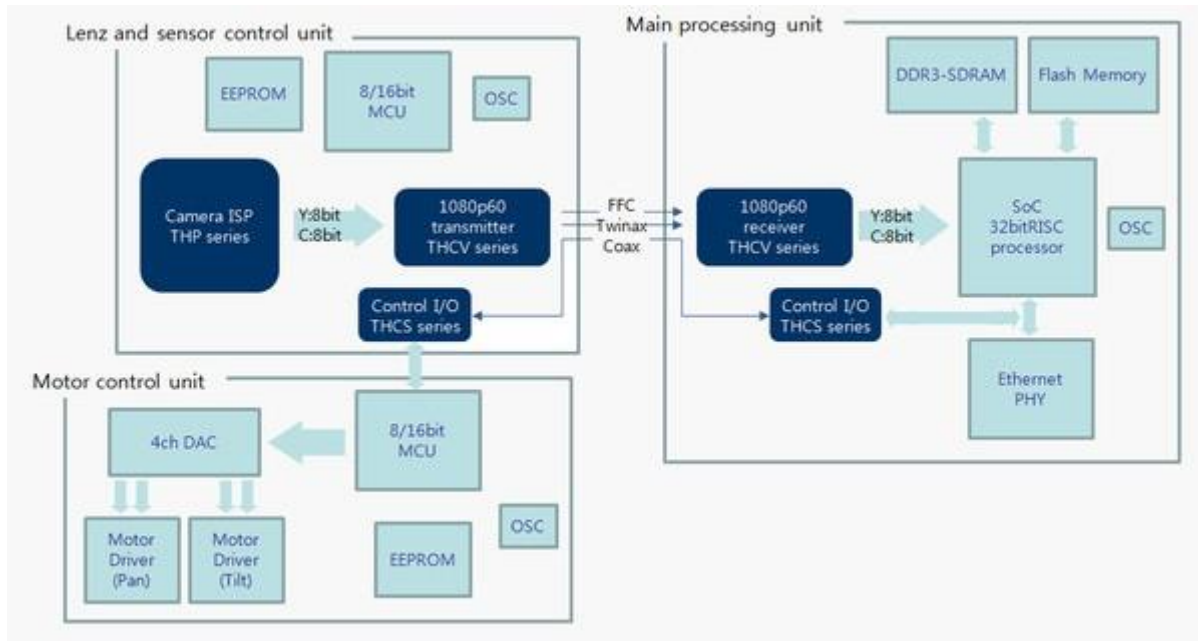

Transmitter: [THCV219](#)

Receiver: [THCV220](#)

Security Camera (HDTV)

LVDS serializer/de-serializer (THC63LVD series)

Signal Format	Transmitter (Serializer)	Receiver (De-serializer)
1080p30, 1080i60, 720p60 YCbCr422 20 bit RGB/YCbCr444 18/24 bit	THC63LVDM83D THC63LVDM87 (5x5mm)	THC63LVDF84C THC63LVDR84C THC63LVD104C
1080p60 RGB/YCbCr444 18/24 bit	THC63LVD827 (7x7mm)	THC63LVD1022 (1 port output) THC63LVD1024 (2 port output)

Image Signal Processor (THP series) [THP7312](#) (RGB+IR sensor, Alternate row HDR sensor)

Video Switcher/Mixer

V-by-One@HS Serializer (THCV series) [THCV217](#)

V-by-One@HS De-serializer(THCV series) [THCV218](#)

Security Camera (HDTV PTZ Dome Camera, Pan: 360° endless)
Video Conferencing System (Communication Video Camera)

V-by-One@HS Transmitter/Receiver (THCV series)

Signal Format	Transmitter (Serializer)	Receiver (Deserializer)
1080p30, 1080i60, 720p60 YCbCr422 20 bit RGB/YCbCr444 18/24/30 bit	THCV219 THCV235	THCV220 THCV236
1080p60 YCbCr422 8/10/12 bit	THCV231	THCV236
1080p60 RGB/YCbCr444 18/24/30 bit 2180p30 (4K2K) YCbCr422 16 bit	THCV217	THCV218