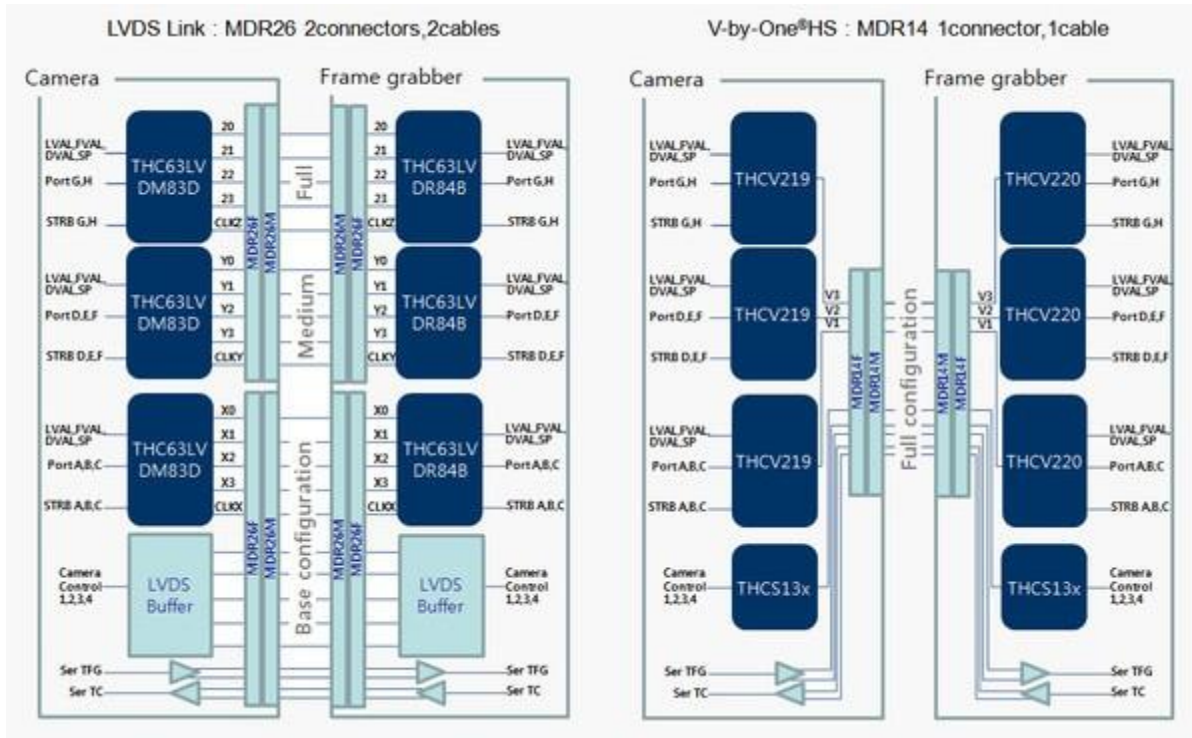

Camera

Machine Vision

Camera LVDS Link Transmitter/Receiver (TH63LVD series)

Transmitter: [TH63LVDM83D](#), [TH63LVDM87](#) (small package, low power consumption)

Receiver: [TH63LVDR84C](#)

V-by-One®HS Transmitter/Receiver (THCV series)

Transmitter: [THCV219](#)

Receiver: [THCV220](#)

Security Camera (HDTV)

LVDS serializer/de-serializer (THC63LVD series)

Signal Format	Transmitter (Serializer)	Receiver (De-serializer)
1080p30, 1080i60, 720p60 YCbCr422 20 bit RGB/YCbCr444 18/24 bit	THC63LVDM83D THC63LVDM87 (5x5mm)	THC63LVDF84C THC63LVDR84C THC63LVD104C
1080p60 RGB/YCbCr444 18/24 bit	THC63LVD827 (7x7mm)	THC63LVD1022 (1 port output) THC63LVD1024 (2 port output)

V-by-One@HS Transmitter/Receiver (THCV series)

Signal Format	Transmitter (Serializer)	Receiver (De-serializer)
1080p30, 1080i60, 720p60 YCbCr422 20 bit RGB/YCbCr444 18/24/30 bit	THCV219 THCV235	THCV220 THCV236
1080p60 RGB/YCbCr444 18/24/30 bit	THCV217	THCV218
1080p60 YCbCr422 8/10/12 bit	THCV231 (5x5mm)	THCV236

Security Camera (HDTV PTZ Dome Camera, Pan: 360° endless)
Video Conferencing System (Communication Video Camera)

V-by-One@HS Transmitter/Receiver (THCV series)

Signal Format	Transmitter (Serializer)	Receiver (Deserializer)
1080p30, 1080i60, 720p60 YCbCr422 20 bit RGB/YCbCr444 18/24/30 bit	THCV219 THCV235	THCV220 THCV236
1080p60 YCbCr422 8/10/12 bit	THCV231	THCV236
1080p60 RGB/YCbCr444 18/24/30 bit 2180p30 (4K2K) YCbCr422 16 bit	THCV217	THCV218