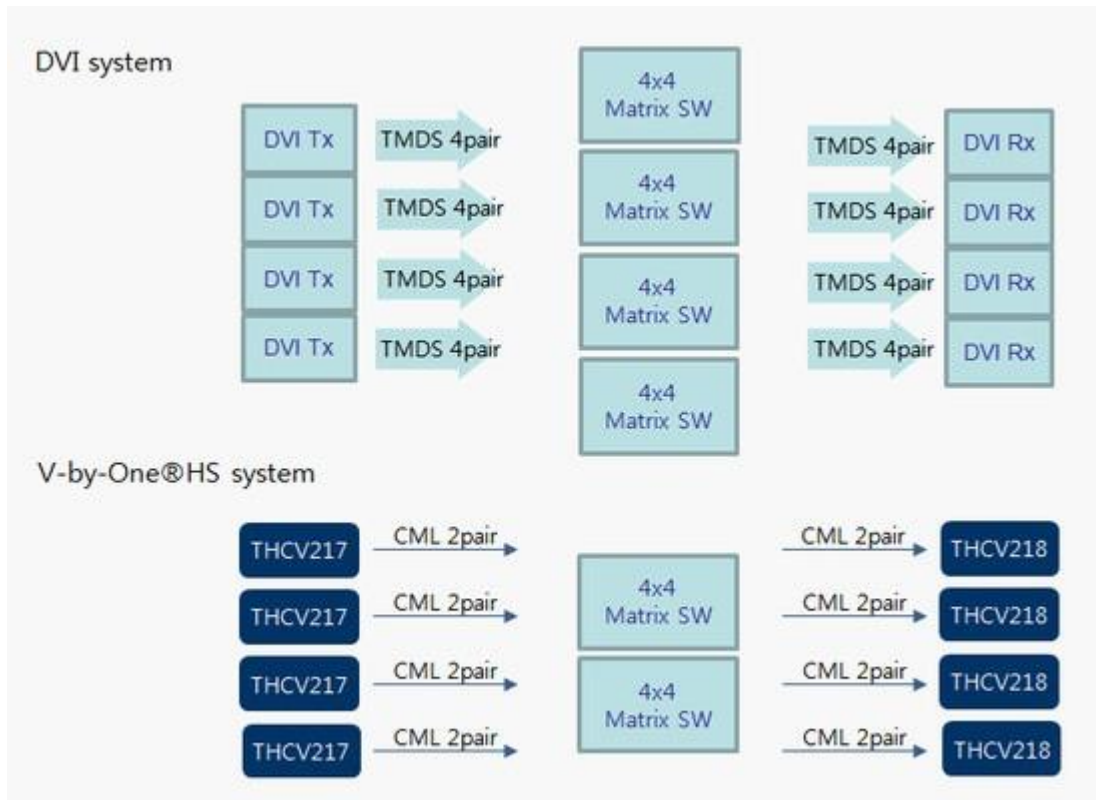

Camera

Machine Vision

Camera LVDS Link Transmitter/Receiver (TH63LVD series)

Transmitter: [TH63LVDM83D](#), [TH63LVDM87](#) (small package, low power consumption)

Receiver: [TH63LVDR84C](#)

V-by-One®HS Transmitter/Receiver (THCV series)

Transmitter: [THCV219](#)

Receiver: [THCV220](#)

Security Camera (HDTV)

LVDS serializer/de-serializer (THC63LVD series)

Signal Format	Transmitter (Serializer)	Receiver (De-serializer)
1080p30, 1080i60, 720p60 YCbCr422 20 bit RGB/YCbCr444 18/24 bit	THC63LVDM83D THC63LVDM87 (5x5mm)	THC63LVDF84C THC63LVDR84C THC63LVD104C
1080p60 RGB/YCbCr444 18/24 bit	THC63LVD827 (7x7mm)	THC63LVD1022 (1 port output) THC63LVD1024 (2 port output)

V-by-One@HS Transmitter/Receiver (THCV series)

Signal Format	Transmitter (Serializer)	Receiver (De-serializer)
1080p30, 1080i60, 720p60 YCbCr422 20 bit RGB/YCbCr444 18/24/30 bit	THCV219 THCV235	THCV220 THCV236
1080p60 RGB/YCbCr444 18/24/30 bit	THCV217	THCV218
1080p60 YCbCr422 8/10/12 bit	THCV231 (5x5mm)	THCV236

Image Signal Processor (THP series) [THP7312](#) (RGB+IR sensor, Alternate row HDR sensor)

Video Switcher/Mixer

V-by-One@HS Serializer (THCV series) [THCV217](#)

V-by-One@HS De-serializer(THCV series) [THCV218](#)