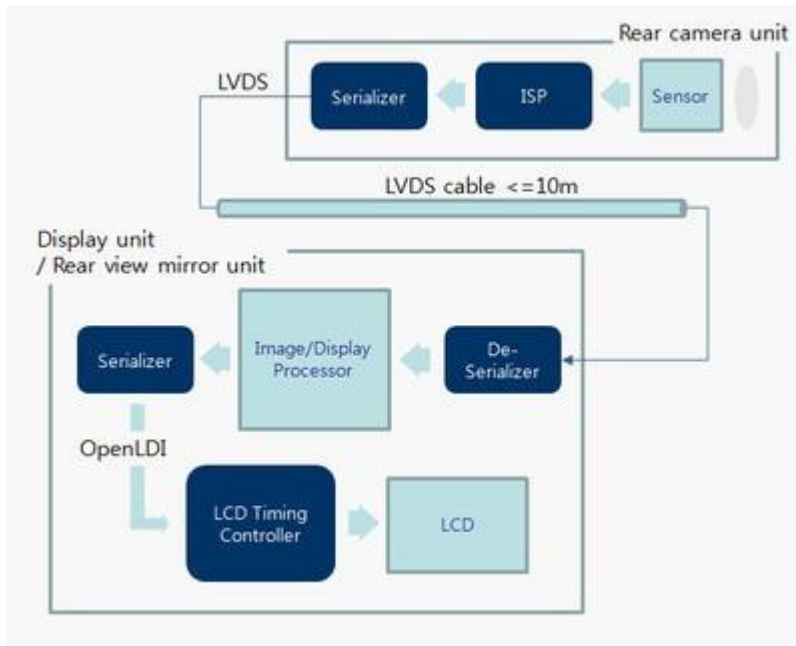

## Car Black Box, Traffic Accident Recorder

Image Signal Processor (THP series) [THP7312](#)

LVDS Serializer/De-serializer (THCV series)

Signal Format	Serializer	De-serializer
1080i60, 1080p30, 720p60 YCbCr422 20 bit RGB/YCbCr444 18/24/30 bit	<a href="#">THCV219</a> <a href="#">THCV233</a> (OpenLDI) <a href="#">THCV235</a>	<a href="#">THCV220</a> <a href="#">THCV234</a> (OpenLDI) <a href="#">THCV236</a>
1080p60 RGB/YCbCr444 18/24/30 bit	<a href="#">THCV217</a>	<a href="#">THCV218</a>
1080p60 YCbCr422 8/10/12bpp	<a href="#">THCV231</a>	<a href="#">THCV236</a>

## Rear View Backup Camera, Mirror Monitor

Image Signal Processor (THP series) [THP7312](#)

LVDS Serializer/De-serializer (THCV series)

Signal Format	Serializer	De-serializer
1080i60, 1080p30, 720p60 YCbCr422 20 bit RGB/YCbCr444 18/24/30 bit	<a href="#">THCV235</a>	<a href="#">THCV236</a>
1080p60 YCbCr422 8/10/12 bit	<a href="#">THCV231</a>	<a href="#">THCV236</a>

LCD Timing Controller (THF series) [THF9802](#) (OpenLDI)