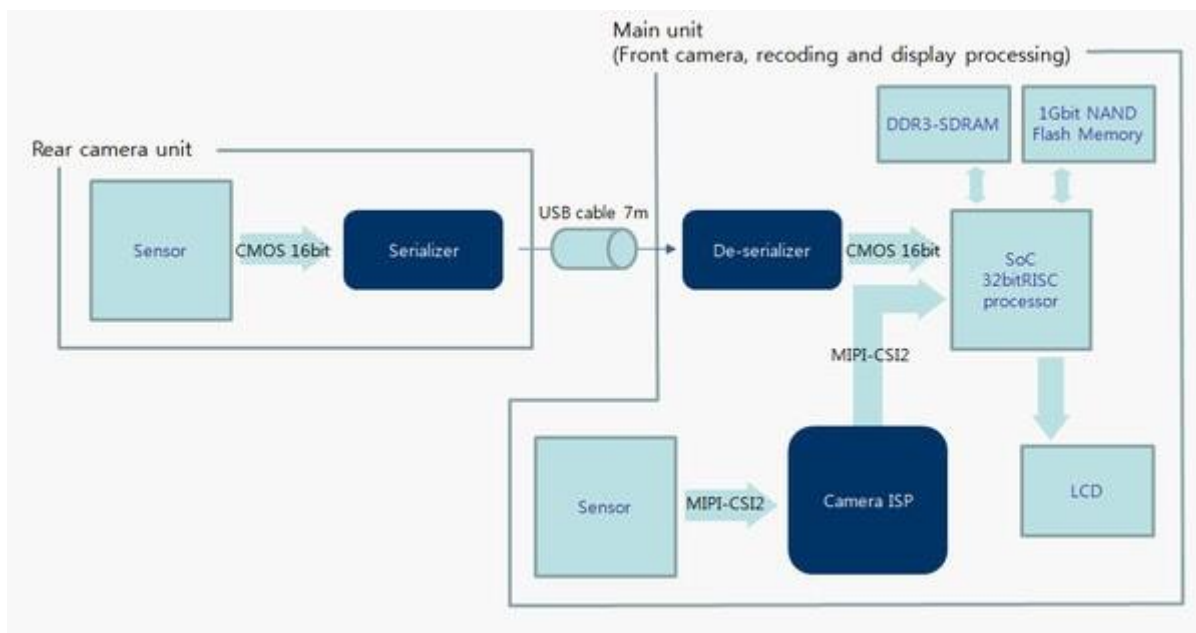

## Car Black Box, Traffic Accident Recorder

Image Signal Processor (THP series) [THP7312](#)

LVDS Serializer/De-serializer (THCV series)

Signal Format	Serializer	De-serializer
1080i60, 1080p30, 720p60 YCbCr422 20 bit RGB/YCbCr444 18/24/30 bit	<a href="#">THCV219</a> <a href="#">THCV233</a> (OpenLDI) <a href="#">THCV235</a>	<a href="#">THCV220</a> <a href="#">THCV234</a> (OpenLDI) <a href="#">THCV236</a>
1080p60 RGB/YCbCr444 18/24/30 bit	<a href="#">THCV217</a>	<a href="#">THCV218</a>
1080p60 YCbCr422 8/10/12bpp	<a href="#">THCV231</a>	<a href="#">THCV236</a>

## Rear View Backup Camera, Mirror Monitor

Image Signal Processor (THP series) [THP7312](#)

LVDS Serializer/De-serializer (THCV series)

Signal Format	Serializer	De-serializer
1080i60, 1080p30, 720p60 YCbCr422 20 bit RGB/YCbCr444 18/24/30 bit	<a href="#">THCV235</a>	<a href="#">THCV236</a>
1080p60 YCbCr422 8/10/12 bit	<a href="#">THCV231</a>	<a href="#">THCV236</a>